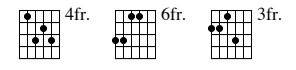

# Drop 2 Voicing Circle of 4th Exercise

Hideyuki Asada

C Maj7

F Maj7

Musical notation for C Maj7 and F Maj7 in 3/4 time. The score includes a treble clef staff and a guitar tablature staff with strings T, A, B and fret numbers.

T												
A	4	5	4	5	5	9	10	6	10	6	9	5
B	2	5	5	9	5	9	10	7	10	7	7	3
	3	7	3	7				8		7	8	(7)
	3	7								8		5

B<sup>b</sup>Maj7

E<sup>b</sup>Maj7

Musical notation for B<sup>b</sup>Maj7 and E<sup>b</sup>Maj7 in 3/4 time. The score includes a treble clef staff with a flat key signature and a guitar tablature staff with strings T, A, B and fret numbers.

T												
A	3	7	3	10	6	10	11	10	11	8	8	7
B	3	7	7	(8)	7	8	12	8	8	8	12	5
	5	8	5	8					10	8	10	6
	5	6								6	10	6
										10		6

A<sup>b</sup>Maj7

D<sup>b</sup>Maj7

Musical notation for A<sup>b</sup>Maj7 and D<sup>b</sup>Maj7 in 3/4 time. The score includes a treble clef staff with a flat key signature and a guitar tablature staff with strings T, A, B and fret numbers.

T												
A	5	8	5	8	8	12	9	8	6	9	6	5
B	5	6	(6)	10	6	10	10	6	6	10	6	3
	6	(10)	6	10					8		6	4
	4	8									4	4

G<sup>b</sup>Maj7

B Maj7

Musical notation for G<sup>b</sup>Maj7 and B Maj7, measures 13-16. Includes treble clef, staff with notes, and guitar tablature for T, A, and B strings.