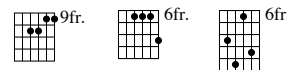

# Drop 2 Voicing Circle of 4th Exercise

Hideyuki Asada

C Maj7

F Maj7

Musical notation for C Maj7 and F Maj7 in 3/4 time. The score includes a treble clef staff and a guitar tablature staff with strings T, A, B and fret numbers.

T												
A	4	5	4	5	5	9	10	6	10	6	9	5
B	2	5	5	9	5	9	10	7	10	7	7	3
	3	7	3	7				8		7	8	(7)
	3	7								8		5

B<sup>b</sup>Maj7

E<sup>b</sup>Maj7

Musical notation for B<sup>b</sup>Maj7 and E<sup>b</sup>Maj7 in 3/4 time. The score includes a treble clef staff with a flat key signature and a guitar tablature staff with strings T, A, B and fret numbers.

T												
A	3	7	3	10	6	10	11	10	11	8	8	7
B	3	7	7	(8)	7	8	12	8	8	8	12	5
	5	8	5	8					10	8	10	6
	5	6								6	10	6
										10		6

A<sup>b</sup>Maj7

D<sup>b</sup>Maj7

Musical notation for A<sup>b</sup>Maj7 and D<sup>b</sup>Maj7 in 3/4 time. The score includes a treble clef staff with a flat key signature and a guitar tablature staff with strings T, A, B and fret numbers.

T												
A	5	8	5	8	8	12	9	8	6	9	6	5
B	5	6	(6)	10	6	10	10	6	6	10	6	3
	6	(10)	6	10					8		6	4
	4	8									4	4

G<sup>b</sup>Maj7

B Maj7

Musical notation for G<sup>b</sup>Maj7 and B Maj7, measures 13-16. Includes treble clef, staff with notes, and guitar tablature for T, A, and B strings.