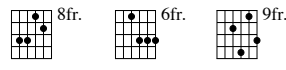

# Drop 2 Voicing Circle of 4th Exercise

Hideyuki Asada

C Maj7

F Maj7

Musical notation for C Maj7 and F Maj7 in 3/4 time. The score includes a treble clef staff and a guitar tablature staff with strings T, A, B and fret numbers.

T												
A	4	5	4	5	5	9	10	6	10	6	9	5
B	2	5	5	9	5	9	10	7	10	7	7	3
	3	7	3	7				8		7	8	(7)
	3	7								8		5

B<sup>b</sup>Maj7

E<sup>b</sup>Maj7

Musical notation for B<sup>b</sup>Maj7 and E<sup>b</sup>Maj7 in 3/4 time. The score includes a treble clef staff with a flat key signature and a guitar tablature staff with strings T, A, B and fret numbers.

T												
A	3	7	3	10	6	10	11	10	11	8	8	7
B	3	7	7	(8)	7	8	12	8	8	8	12	5
	5	8	5	8					10	8	10	6
	5	6								6	10	6
										10		6

A<sup>b</sup>Maj7

D<sup>b</sup>Maj7

Musical notation for A<sup>b</sup>Maj7 and D<sup>b</sup>Maj7 in 3/4 time. The score includes a treble clef staff with a flat key signature and a guitar tablature staff with strings T, A, B and fret numbers.

T												
A	5	8	5	8	8	12	9	8	6	9	6	5
B	5	6	(6)	10	6	10	10	6	6	10	6	3
	6	(10)	6	10					8		6	4
	4	8									4	4

G<sup>b</sup>Maj7

B Maj7

Musical notation for G<sup>b</sup>Maj7 and B Maj7, measures 13-16. Includes treble clef, staff with notes, and guitar tablature for T, A, and B strings.