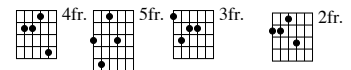

T												
A	4	5	4	5	5	9	10	6	10	6	9	5
B	2	5	5	9	5	9	10	7	10	7	7	3
	3	7	3	7				8		7	8	(7)
	3	7								8		5

B<sup>b</sup>Maj7

E<sup>b</sup>Maj7

Musical notation for B<sup>b</sup>Maj7 and E<sup>b</sup>Maj7 in 3/4 time. The score includes a treble clef staff with a flat key signature and a guitar tablature staff with strings T, A, B and fret numbers.

T												
A	3	7	3	10	6	10	11	10	11	8	8	7
B	3	7	7	(8)	7	8	12	8	8	8	12	5
	5	8	5	8					10	8	10	6
	5	6								6	10	6
										10		6

A<sup>b</sup>Maj7

D<sup>b</sup>Maj7

Musical notation for A<sup>b</sup>Maj7 and D<sup>b</sup>Maj7 in 3/4 time. The score includes a treble clef staff with a flat key signature and a guitar tablature staff with strings T, A, B and fret numbers.

T			6			6	9			11	7						
A	3	6	3			6	6	10		11	7	11			7	8	4
B	3	4	(4)			8	4	8		9	8	(9)			9	8	4
B	4	(8)	4			8						9			6	9	6
B	2	6														7	6

E Maj7

A Maj7

Musical notation for E Maj7 and A Maj7, measures 17-20. Includes treble clef, staff with notes, and guitar tablature for T, A, and B strings.

T			5			9	7	11			12	9					
A	4	8	4			8	5	9			10	9	10		9	9	6
B	(6)	7	6			9	6	9			11	9	9		7	7	6
B	4	7				7						7	11		7	(11)	7
B																9	5

D Maj7

G Maj7

C Maj7

Musical notation for D Maj7, G Maj7, and C Maj7, measures 21-24. Includes treble clef, staff with notes, and guitar tablature for T, A, and B strings.