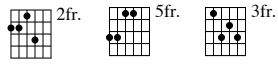

# Drop 2 Voicing Circle of 4th Exercise

Hideyuki Asada

C Maj7

F Maj7

Musical notation for C Maj7 and F Maj7 in 3/4 time. The score includes a treble clef staff and a guitar tablature staff with strings T, A, B and fret numbers.

T												
A	4	5	4	5	5	9	10	6	10	6	9	5
B	2	5	5	9	5	9	10	7	10	7	7	3
	3	7	3	7				8		7	8	(7)
	3	7								8		5

B<sup>b</sup>Maj7

E<sup>b</sup>Maj7

Musical notation for B<sup>b</sup>Maj7 and E<sup>b</sup>Maj7 in 3/4 time. The score includes a treble clef staff with a flat key signature and a guitar tablature staff with strings T, A, B and fret numbers.

T												
A	3	7	3	10	6	10	11	10	11	8	8	7
B	3	7	7	(8)	7	8	12	8	8	8	12	5
	5	8	5	8					10	8	10	6
	5	6								6	10	6
										10		6

A<sup>b</sup>Maj7

D<sup>b</sup>Maj7

Musical notation for A<sup>b</sup>Maj7 and D<sup>b</sup>Maj7 in 3/4 time. The score includes a treble clef staff with a flat key signature and a guitar tablature staff with strings T, A, B and fret numbers.

T			5			9	7	11			12	9					
A	4	8	4			8	5	9			10	9	10		9	9	6
B	(6)	7	6			9	6	9			11	9	9		7	7	6
B	4	7				7						7	11		7	(11)	7
B																9	5

D Maj7

G Maj7

C Maj7

Musical notation for D Maj7, G Maj7, and C Maj7, measures 21-24. Includes treble clef, staff with notes, and guitar tablature for T, A, and B strings.