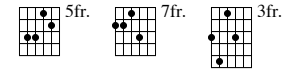

# Drop 2 Voicing Circle of 4th Exercise

Hideyuki Asada

C Maj7

F Maj7

Musical notation for C Maj7 and F Maj7 in 3/4 time. The score includes a treble clef staff and a guitar tablature staff with strings T, A, B and fret numbers.

T												
A	4	5	4	5	5	9	10	6	10	6	9	5
B	2	5	5	9	5	9	10	7	10	7	7	3
	3	7	3	7				8		7	8	(7)
	3	7								8		5

B<sup>b</sup>Maj7

E<sup>b</sup>Maj7

Musical notation for B<sup>b</sup>Maj7 and E<sup>b</sup>Maj7 in 3/4 time. The score includes a treble clef staff with a flat key signature and a guitar tablature staff with strings T, A, B and fret numbers.

T												
A	3	7	3	10	6	10	11	10	11	8	8	7
B	3	7	7	(8)	7	8	12	8	8	8	12	5
	5	8	5	8					10	8	10	6
	5	6								6	10	6
										10		6

A<sup>b</sup>Maj7

D<sup>b</sup>Maj7

Musical notation for A<sup>b</sup>Maj7 and D<sup>b</sup>Maj7 in 3/4 time. The score includes a treble clef staff with a flat key signature and a guitar tablature staff with strings T, A, B and fret numbers.

T			5			9	7	11			12	9					
A	4	8	4			8	5	9			10	9	10		9	9	6
B	(6)	7	6			9	6	9			11	9	9		7	7	6
B	4	7				7						7	11		7	(11)	7
B																9	5

D Maj7

G Maj7

C Maj7

Musical notation for D Maj7, G Maj7, and C Maj7, measures 21-24. Includes treble clef, staff with notes, and guitar tablature for T, A, and B strings.