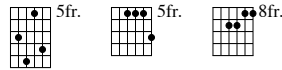

# Drop 2 Voicing Circle of 4th Exercise

Hideyuki Asada

C Maj7

F Maj7

Musical notation for C Maj7 and F Maj7 in 3/4 time. The score includes a treble clef staff and a guitar tablature staff with strings T, A, B and fret numbers.

T												
A	4	5	4	5	5	9	10	6	10	6	9	5
B	2	5	5	9	5	9	10	7	10	7	7	3
	3	7	3	7				8		7	8	(7)
	3	7								8		5

B<sup>b</sup>Maj7

E<sup>b</sup>Maj7

Musical notation for B<sup>b</sup>Maj7 and E<sup>b</sup>Maj7 in 3/4 time. The score includes a treble clef staff with a flat key signature and a guitar tablature staff with strings T, A, B and fret numbers.

T												
A	3	7	3	10	6	10	11	10	11	8	8	7
B	3	7	7	(8)	7	8	12	8	8	8	12	5
	5	8	5	8					10	8	10	6
	5	6								6	10	6
										10		6

A<sup>b</sup>Maj7

D<sup>b</sup>Maj7

Musical notation for A<sup>b</sup>Maj7 and D<sup>b</sup>Maj7 in 3/4 time. The score includes a treble clef staff with a flat key signature and a guitar tablature staff with strings T, A, B and fret numbers.

T			5			9	7	11			12	9					
A	4	8	4			8	5	9			10	9	10		9	9	6
B	(6)	7	6			9	6	9			11	9	9		7	7	6
B	4	7				7						7	11		7	(11)	7
B																9	5

D Maj7

G Maj7

C Maj7

Musical notation for D Maj7, G Maj7, and C Maj7, measures 21-24. Includes treble clef, staff with notes, and guitar tablature for T, A, and B strings.