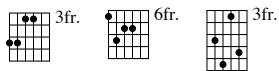

# Drop 2 Voicing Circle of 4th Exercise

Hideyuki Asada

C Maj7

F Maj7

Musical notation for C Maj7 and F Maj7 in 3/4 time. The score includes a treble clef staff and a guitar tablature staff with strings T, A, B and fret numbers.

T												
A	4	5	4	5	5	9	10	6	10	6	9	5
B	2	5	5	9	5	9	10	7	10	7	7	3
	3	7	3	7				8		7	8	(7)
	3	7								8		5

B<sup>b</sup>Maj7

E<sup>b</sup>Maj7

Musical notation for B<sup>b</sup>Maj7 and E<sup>b</sup>Maj7 in 3/4 time. The score includes a treble clef staff with a flat key signature and a guitar tablature staff with strings T, A, B and fret numbers.

T												
A	3	7	3	10	6	10	11	10	11	8	8	7
B	3	7	7	(8)	7	8	12	8	8	8	12	5
	5	8	5	8					10	8	10	6
	5	6								6	10	6
										10		6

A<sup>b</sup>Maj7

D<sup>b</sup>Maj7

Musical notation for A<sup>b</sup>Maj7 and D<sup>b</sup>Maj7 in 3/4 time. The score includes a treble clef staff with a flat key signature and a guitar tablature staff with strings T, A, B and fret numbers.

T			5			9	7	11			12	9					
A	4	8	4			8	5	9			10	9	10		9	9	6
B	(6)	7	6			9	6	9			11	9	9		7	7	6
B	4	7				7						7	11		7	(11)	7
B																9	5

D Maj7

G Maj7

C Maj7

Musical notation for D Maj7, G Maj7, and C Maj7, measures 21-24. Includes treble clef, staff with notes, and guitar tablature for T, A, and B strings.