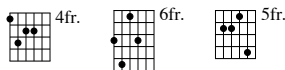

# Drop 2 Voicing Circle of 4th Exercise

Hideyuki Asada

C Maj7

F Maj7

Musical notation for C Maj7 and F Maj7 in 3/4 time. The score includes a treble clef staff and a guitar tablature staff with strings T, A, B and fret numbers.

T												
A	4	5	4	5	5	9	10	6	10	6	9	5
B	2	5	5	9	5	9	10	7	10	7	7	3
	3	7	3	7				8		7	8	(7)
	3	7								8		5

B<sup>b</sup>Maj7

E<sup>b</sup>Maj7

Musical notation for B<sup>b</sup>Maj7 and E<sup>b</sup>Maj7 in 3/4 time. The score includes a treble clef staff with a flat key signature and a guitar tablature staff with strings T, A, B and fret numbers.

T												
A	3	7	3	10	6	10	11	10	11	8	8	7
B	3	7	7	(8)	7	8	12	8	8	8	12	5
	5	8	5	8					10	8	10	6
	5	6								6	10	6
										10		6

A<sup>b</sup>Maj7

D<sup>b</sup>Maj7

Musical notation for A<sup>b</sup>Maj7 and D<sup>b</sup>Maj7 in 3/4 time. The score includes a treble clef staff with a flat key signature and a guitar tablature staff with strings T, A, B and fret numbers.

T												
A	5	8	5	8	8	12	9	8	6	9	6	5
B	5	6	(6)	10	6	10	10	6	6	10	6	3
	6	(10)	6	10					8		6	4
	4	8									4	4

G<sup>b</sup>Maj7

B Maj7

Musical notation for G<sup>b</sup>Maj7 and B Maj7, measures 13-16. Includes treble clef, staff with notes, and guitar tablature for T, A, and B strings.