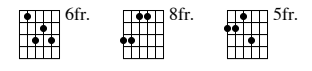

# Drop 2 Voicing Circle of 4th Exercise

Hideyuki Asada

C Maj7

F Maj7

Musical notation for C Maj7 and F Maj7 in 3/4 time. The score includes a treble clef staff and a guitar tablature staff with strings T, A, B and fret numbers.

T												
A	4	5	4	5	5	9	10	6	10	6	9	5
B	2	5	5	9	5	9	10	7	10	7	7	3
	3	7	3	7				8		7	8	(7)
	3	7								8		5

B<sup>b</sup>Maj7

E<sup>b</sup>Maj7

Musical notation for B<sup>b</sup>Maj7 and E<sup>b</sup>Maj7 in 3/4 time. The score includes a treble clef staff with a flat key signature and a guitar tablature staff with strings T, A, B and fret numbers.

T												
A	3	7	3	10	6	10	11	10	11	8	8	7
B	3	7	7	(8)	7	8	12	8	8	8	12	5
	5	8	5	8					10	8	10	6
	5	6								6	10	6
										10		6

A<sup>b</sup>Maj7

D<sup>b</sup>Maj7

Musical notation for A<sup>b</sup>Maj7 and D<sup>b</sup>Maj7 in 3/4 time. The score includes a treble clef staff with a flat key signature and a guitar tablature staff with strings T, A, B and fret numbers.

T			5			9	7	11			12	9					
A	4	8	4			8	5	9			10	9	10		9	9	6
B	(6)	7	6			9	6	9			11	9	9		7	7	6
B	4	7				7						7	11		7	(11)	7
B																9	5

D Maj7

G Maj7

C Maj7

Musical notation for D Maj7, G Maj7, and C Maj7, measures 21-24. Includes treble clef, staff with notes, and guitar tablature for T, A, and B strings.