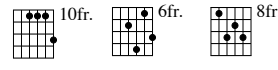

# Drop 2 Voicing Circle of 4th Exercise

Hideyuki Asada

C Maj7

F Maj7

Musical notation for C Maj7 and F Maj7 in 3/4 time. The score includes a treble clef staff and a guitar tablature staff with strings T, A, B and fret numbers.

T												
A	4	5	4	5	5	9	10	6	10	6	9	5
B	2	5	5	9	5	9	10	7	10	7	7	3
	3	7	3	7				8		7	8	(7)
	3	7								8		5

B<sup>b</sup>Maj7

E<sup>b</sup>Maj7

Musical notation for B<sup>b</sup>Maj7 and E<sup>b</sup>Maj7 in 3/4 time. The score includes a treble clef staff with a flat key signature and a guitar tablature staff with strings T, A, B and fret numbers.

T												
A	3	7	3	10	6	10	11	10	11	8	8	7
B	3	7	7	(8)	7	8	12	8	8	8	12	5
	5	8	5	8					10	8	10	6
	5	6								6	10	6
										10		6

A<sup>b</sup>Maj7

D<sup>b</sup>Maj7

Musical notation for A<sup>b</sup>Maj7 and D<sup>b</sup>Maj7 in 3/4 time. The score includes a treble clef staff with a flat key signature and a guitar tablature staff with strings T, A, B and fret numbers.

T			5			9	7	11			12	9					
A	4	8	4			8	5	9			10	9	10		9	9	6
B	(6)	7	6			9	6	9			11	9	9		7	7	6
B	4	7				7						7	11		7	(11)	7
B																9	5

D Maj7

G Maj7

C Maj7

Musical notation for D Maj7, G Maj7, and C Maj7, measures 21-24. Includes treble clef, staff with notes, and guitar tablature for T, A, and B strings.