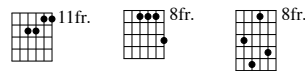

# Drop 2 Voicing Circle of 4th Exercise

Hideyuki Asada

C Maj7

F Maj7

Musical notation for C Maj7 and F Maj7 in 3/4 time. The score includes a treble clef staff and a guitar tablature staff with strings T, A, B and fret numbers.

T												
A	4	5	4	5	5	9	10	6	10	6	9	5
B	2	5	5	9	5	9	10	7	10	7	7	3
	3	7	3	7				8		7	8	(7)
	3	7								8		5

B<sup>b</sup>Maj7

E<sup>b</sup>Maj7

Musical notation for B<sup>b</sup>Maj7 and E<sup>b</sup>Maj7 in 3/4 time. The score includes a treble clef staff with a flat key signature and a guitar tablature staff with strings T, A, B and fret numbers.

T												
A	3	7	3	10	6	10	11	10	11	8	8	7
B	3	7	7	(8)	7	8	12	8	8	8	12	5
	5	8	5	8					10	8	10	6
	5	6								6	10	6
										10		6

A<sup>b</sup>Maj7

D<sup>b</sup>Maj7

Musical notation for A<sup>b</sup>Maj7 and D<sup>b</sup>Maj7 in 3/4 time. The score includes a treble clef staff with a flat key signature and a guitar tablature staff with strings T, A, B and fret numbers.

T			5			9	7	11			12	9					
A	4	8	4			8	5	9			10	9	10		9	9	6
B	(6)	7	6			9	6	9			11	9	9		7	7	6
B	4	7				7						7	11		7	(11)	7
B																9	5

D Maj7

G Maj7

C Maj7

Musical notation for D Maj7, G Maj7, and C Maj7, measures 21-24. Includes treble clef, staff with notes, and guitar tablature for T, A, and B strings.