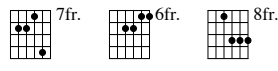

# Drop 2 Voicing Circle of 4th Exercise

Hideyuki Asada

C Maj7

F Maj7

Musical notation for C Maj7 and F Maj7 in 3/4 time. The score includes a treble clef staff and a guitar tablature staff with strings T, A, B and fret numbers.

T												
A	4	5	4	5	5	9	10	6	10	6	9	5
B	2	5	5	9	5	9	10	7	10	7	7	3
	3	7	3	7				8		7	8	(7)
	3	7								8		5

B<sup>b</sup>Maj7

E<sup>b</sup>Maj7

Musical notation for B<sup>b</sup>Maj7 and E<sup>b</sup>Maj7 in 3/4 time. The score includes a treble clef staff with a flat key signature and a guitar tablature staff with strings T, A, B and fret numbers.

T												
A	3	7	3	10	6	10	11	10	11	8	8	7
B	3	7	7	(8)	7	8	12	8	8	8	12	5
	5	8	5	8					10	8	10	6
	5	6								6	10	6
										10		6

A<sup>b</sup>Maj7

D<sup>b</sup>Maj7

Musical notation for A<sup>b</sup>Maj7 and D<sup>b</sup>Maj7 in 3/4 time. The score includes a treble clef staff with a flat key signature and a guitar tablature staff with strings T, A, B and fret numbers.

T			5			9	7	11			12	9					
A	4	8	4			8	5	9			10	9	10		9	9	6
B	(6)	7	6			9	6	9			11	9	9		7	7	6
B	4	7				7						7	11		7	(11)	7
B																9	5

D Maj7

G Maj7

C Maj7

Musical notation for D Maj7, G Maj7, and C Maj7, measures 21-24. Includes treble clef, staff with notes, and guitar tablature for T, A, and B strings.